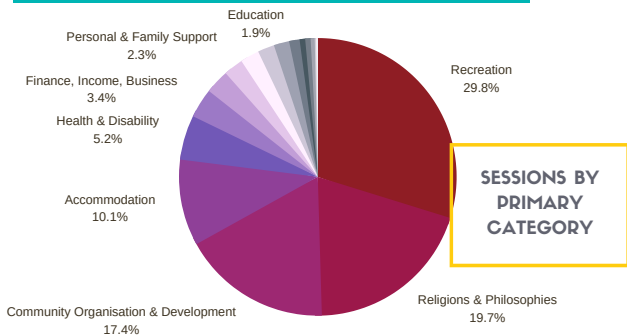

CLARE GILBERT VALLEY COUNCIL

WHAT ARE OUR COMMUNITY NEEDS?

5,560 SESSIONS
1 JULY 2019 - 30 JUNE 2020

TOP 25 LANDING PAGES:

WHO ARE OUR USERS?