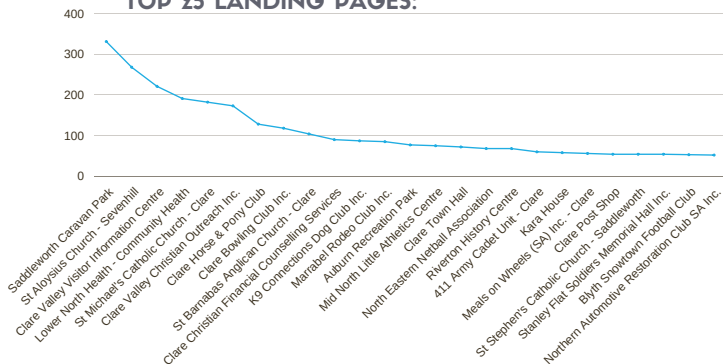

CLARE GILBERT VALLEY COUNCIL

WHAT ARE OUR COMMUNITY NEEDS?

5,560 SESSIONS
1 JULY 2019 - 30 JUNE 2020

TOP 25 LANDING PAGES:

WHO ARE OUR USERS?